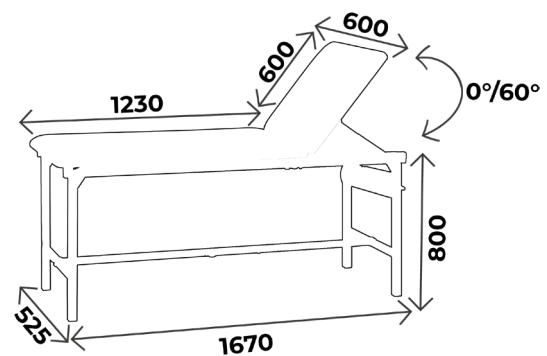

Fixed height examination couch

ECOMAX range

ECOMAX

CARINA
Medical

CE
ISO 9001
ISO 13485

TECHNICAL DETAILS

- 2 sections examination couch, width 60cm
- Adjustable backrest with 2 indexable racks
- Flat upholstery with good density 24kg/m², M1 fire retardant class, thickness 6cm
- Equipped with paper roll holder : possibility to fix it on foot or head side
- Epoxy covering, silver colour

DIMENSIONS

- Width 60cm
- Height 80cm
- Load capacity : 150kg

You may also like :

Ref. **ECOMAX700** : Same as ECOMAX but width 70cm

WHAT YOU NEED TO KNOW

- ✓ Delivered disassembled (assembly with extra value)
- ✓ Warranty : 5 years (1 year for the upholstery)

ACCESSORIES

ACC 538D16
Pair of clamps diam. 16mm for
ECOMAX range width 60cm

ACC 538
Pair of clamps diam. 14mm
for ECOMAX range width 60cm

ACC 76C
Unit clamp to fix infusion stand
diam. 16mm

ACC 32012
Stainless steel infusion stand
diam. 16mm, 2 plastic hooks,
without clamp